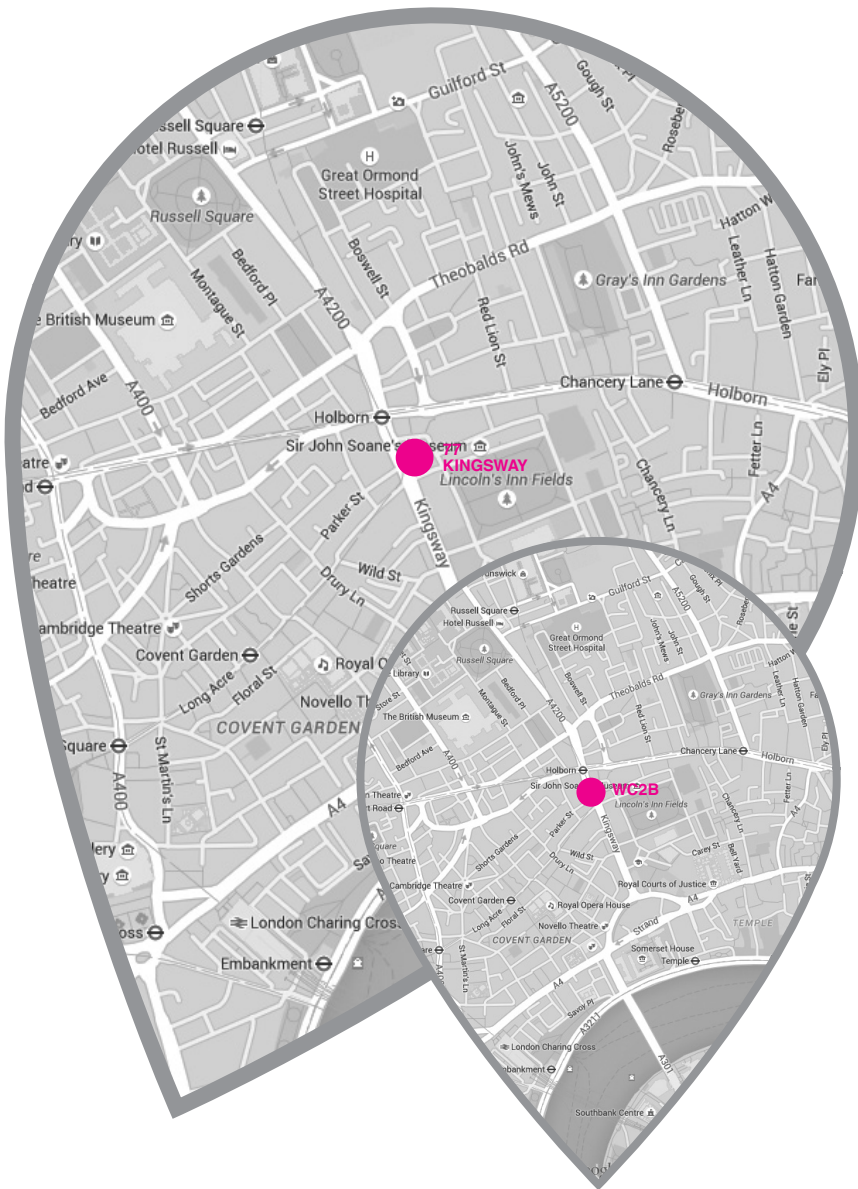

WE'LL SEE YOU SOON.

CMI, 77 Kingsway, London.

ADDRESS

Chartered Management Institute
77 Kingsway
London
WC2B 6SR

T 020 7497 0580

E cmi@managers.org.uk

PUBLIC TRANSPORT

By underground

Holborn station (Piccadilly and Central lines) is less than 5 minutes' walk from our office.

By bus

There are bus connections to and from King's Cross, Euston and Waterloo from bus stops adjacent to or immediate opposite Holborn station.